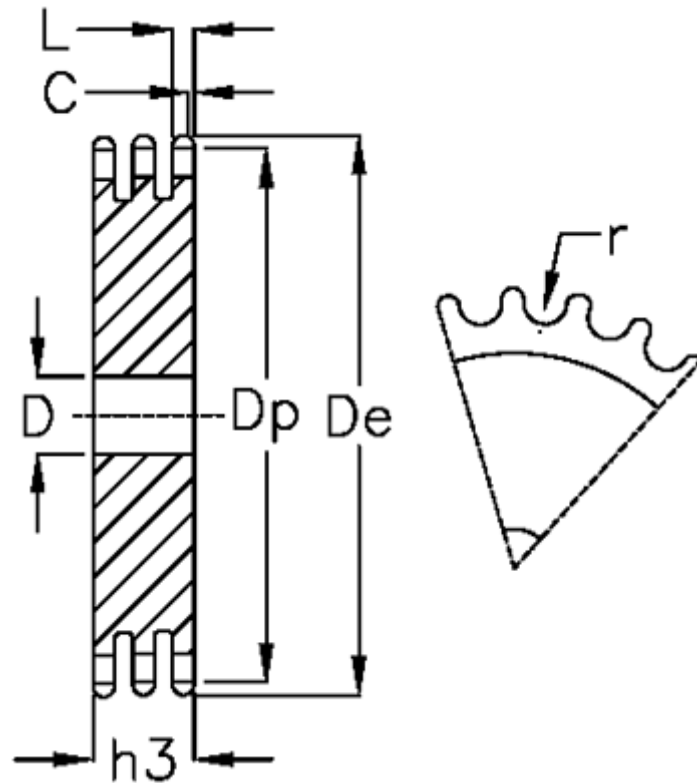

Article number: 616023007036

Description: Plate wheel 12 B-3 Z=36 triplex

Measures

C = 2

D = 25

De = 226.8

Dp = 218.58

For chain size = 3/4 x 7/16

For chain type = 12 B-3

h3 = 49.8

L = 10.8

Number of teeth = 36

r = 12.07